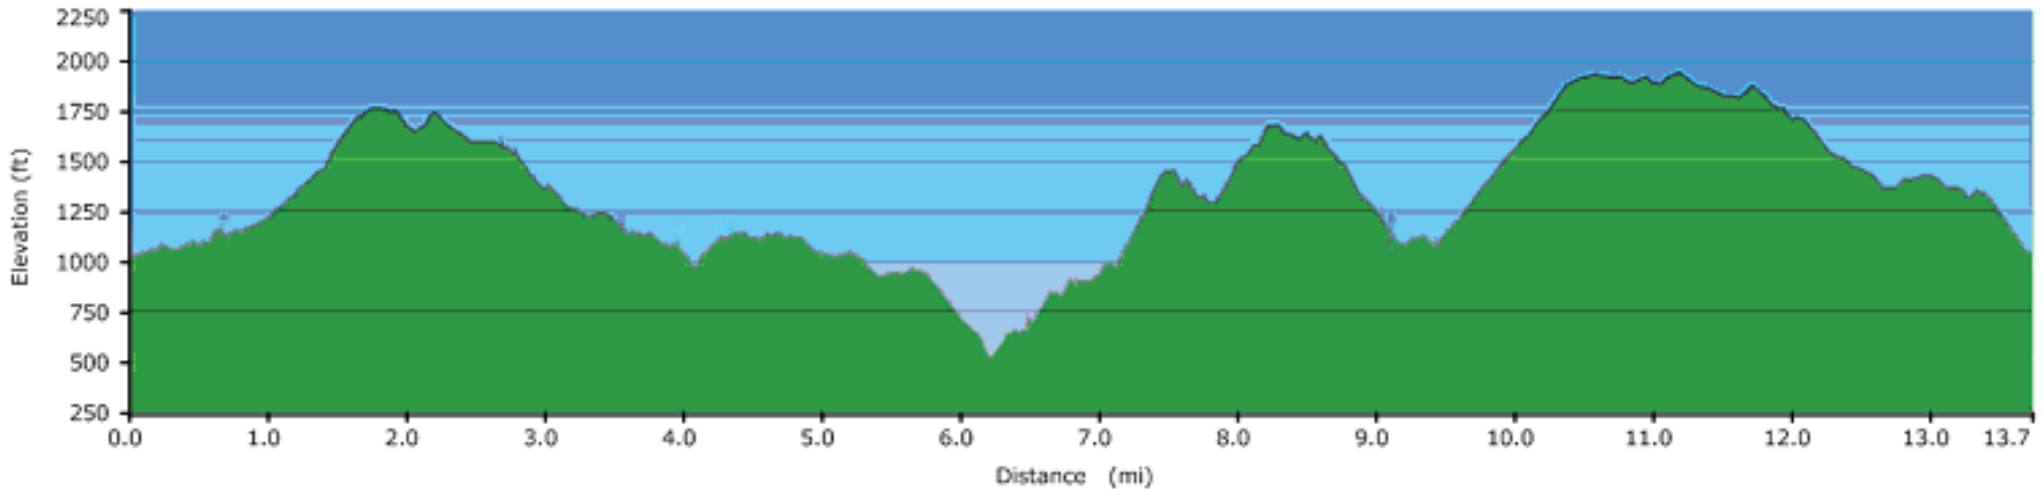

# Rocky Ridge Trail Half Marathon Elevation Chart

Total Ascent/Descent: = 3,989'