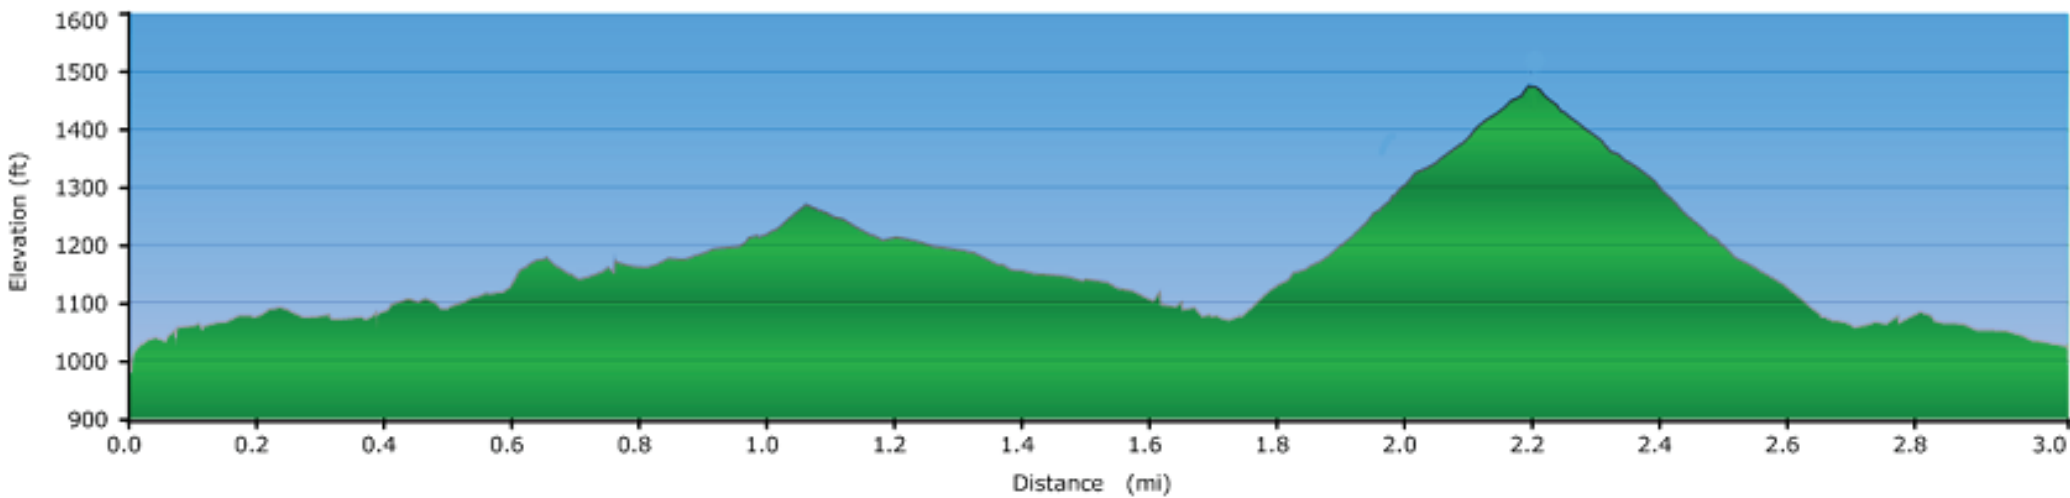

Rocky Ridge Trail 5K Elevation Chart

Total Ascent/Descent = 789'