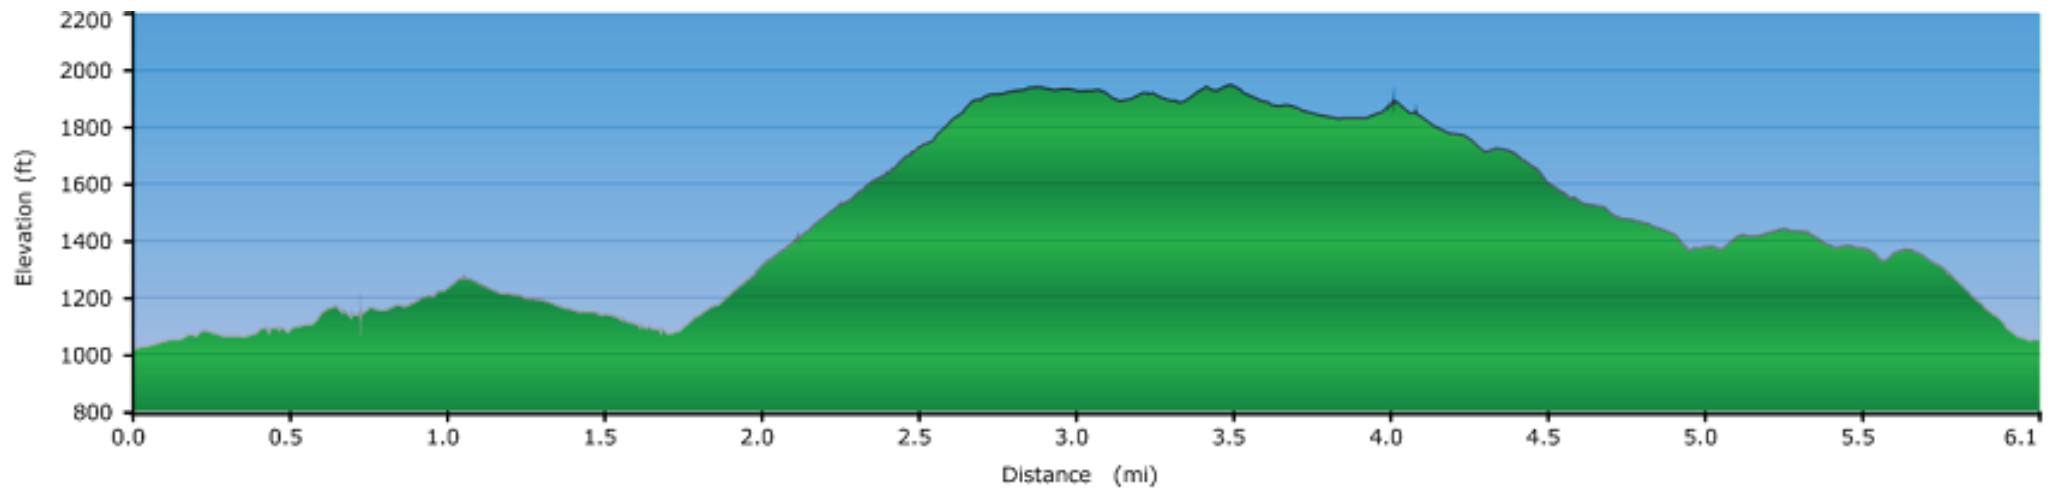

# Rocky Ridge Trail 10K Elevation Chart

Total Ascent/Descent = 1,469'