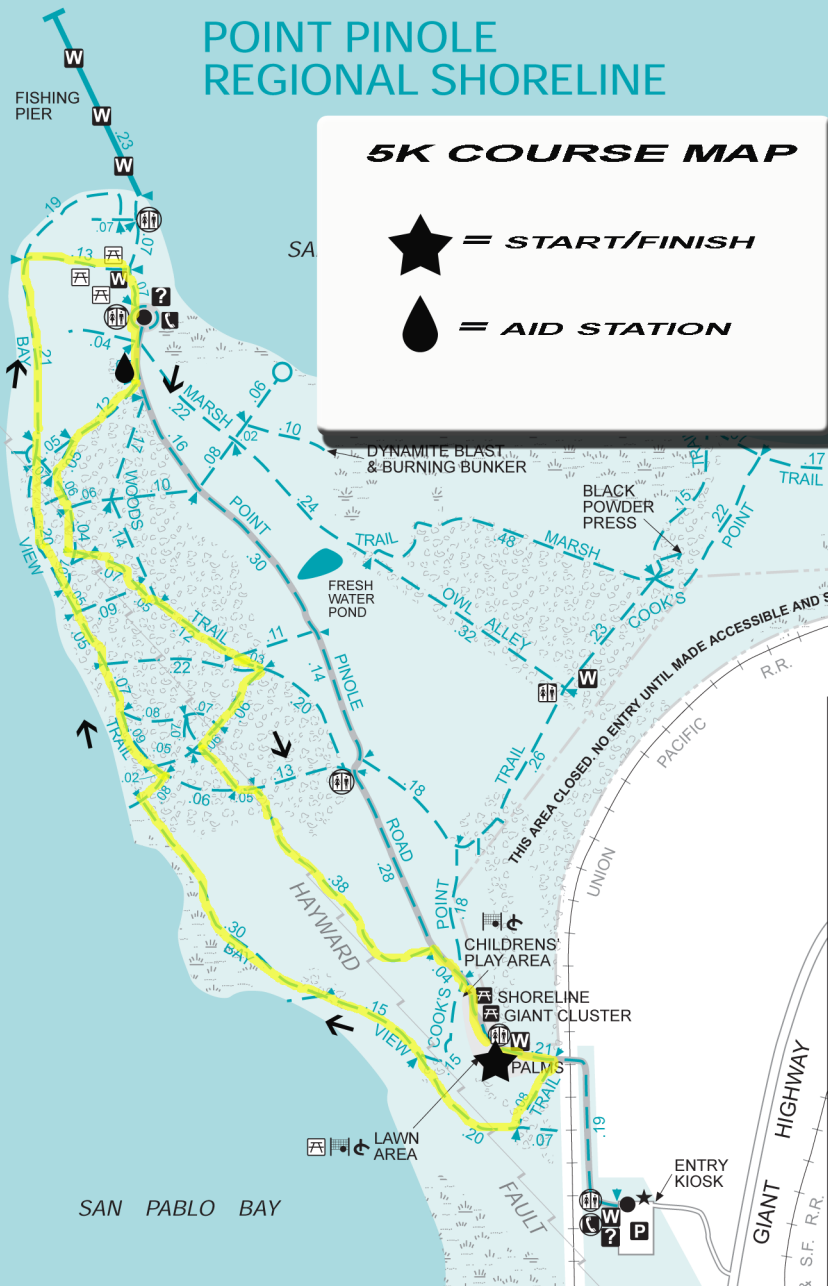

POINT PINOLE REGIONAL SHORELINE

5K COURSE MAP

SAN PABLO BAY